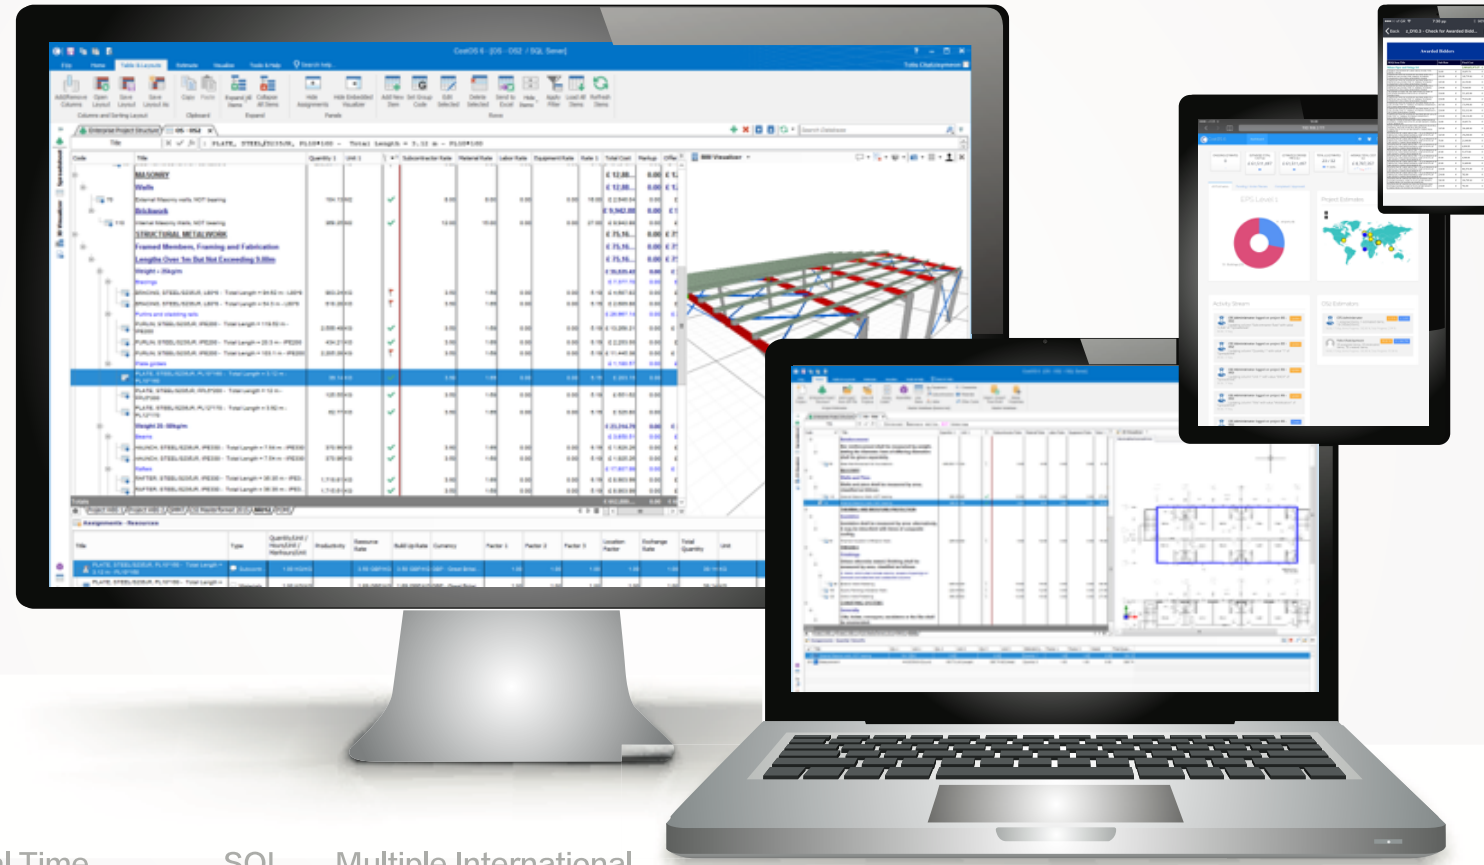

CostOS 6

MULTI - SECTOR ESTIMATING

ENTERPRISE ARCHITECTURE

STRONG PARAMETRIC ENGINE

ALL ESTIMATE CLASSES COVERED

TOP DOWN & BOTTOM UP ESTIMATING

MODERN USER EXPERIENCE