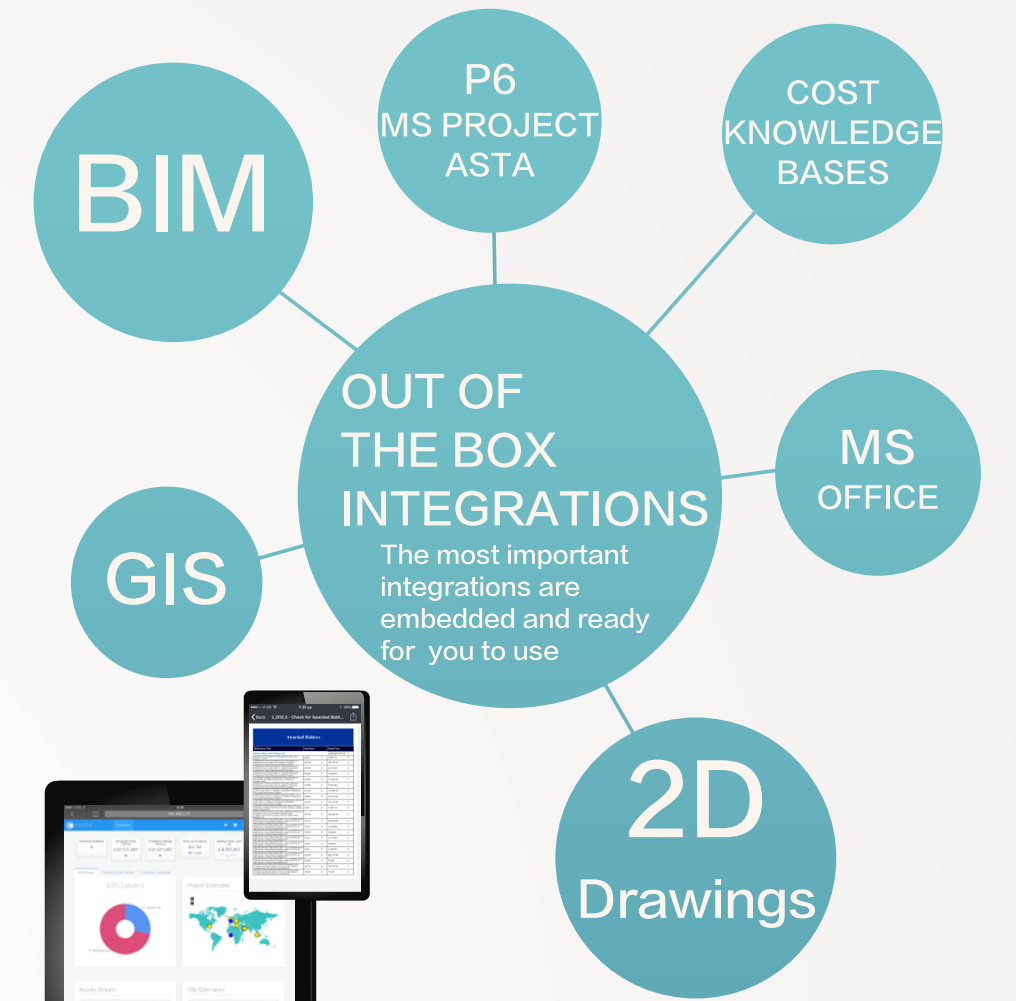

CostOS 6

MULTI - SECTOR ESTIMATING

ENTERPRISE ARCHITECTURE

STRONG PARAMETRIC ENGINE

ALL ESTIMATE CLASSES COVERED

TOP DOWN & BOTTOM UP ESTIMATING

MODERN USER EXPERIENCE