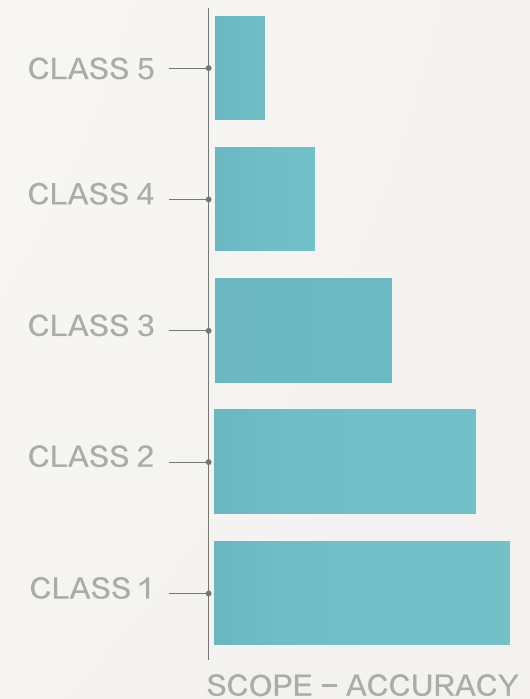

CostOS 6

MULTI - SECTOR ESTIMATING

ENTERPRISE ARCHITECTURE

STRONG PARAMETRIC ENGINE

ALL ESTIMATE CLASSES COVERED

TOP DOWN & BOTTOM UP ESTIMATING

MODERN USER EXPERIENCE